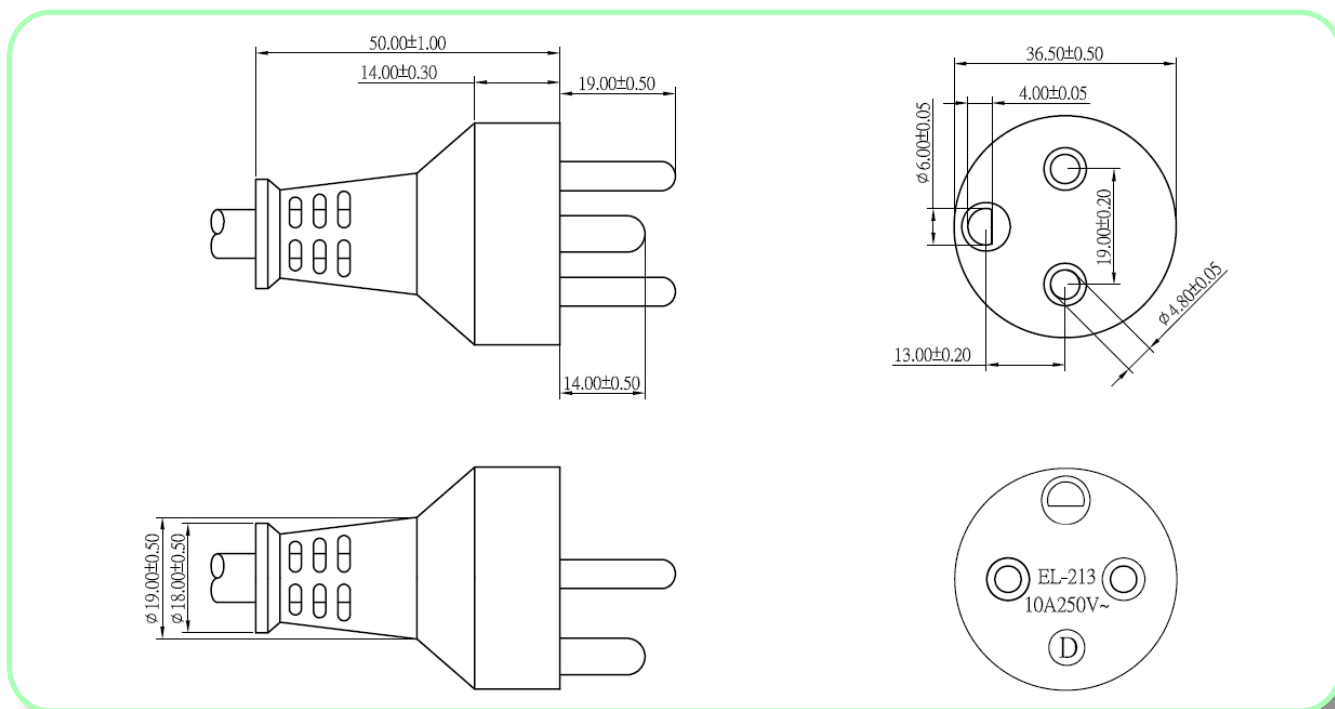

EL213 Danish Power Cord

Conforms to DHCR 107-1 IEC60884-1		
2P+E	16A/250V	
Cable Type	SEC	MM ²
H03VV-F	3C	0.75
H05VV-F	3C	0.75-1.00

Approvals

Plug Specification

Examples of compatible connectors / terminations. For custom terminations please call.