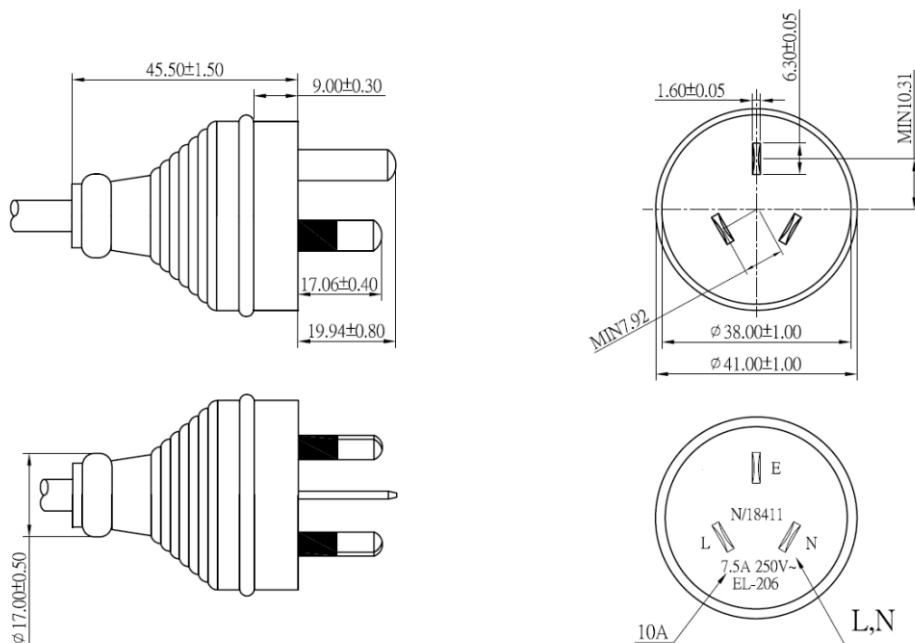

Approvals

Plug Specification